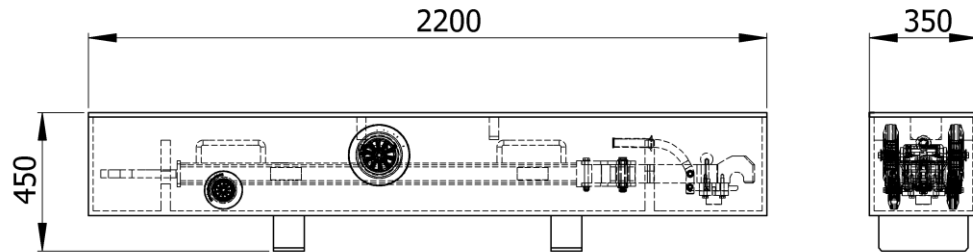

J-TOW330-TB

Standard features:

- Multiplex panel V100
- Standard color light grey RAL 7035
- Support blocks for the towbar
- Forklift trays
- Universal size for fly-away towbars:
 A330-200(F)/-300/-800/-900,
 A340-200/300 & A350-900/-1000

Options (at extra charges):

- Customized color i.a.w. RAL coding

Net weight:

- 25 kg / 55 lbs

Shipping dimensions incl. packaging:

Approx. Weight	Approx. shipping Dims l x w x h	Approx. Volume
[kg] 50	[mm] 2250 x 400 x 600	[m ³] 0,54
[lbs] 110	[inch] 88.5 x 15.7 x 23.6	[ft ³] 19