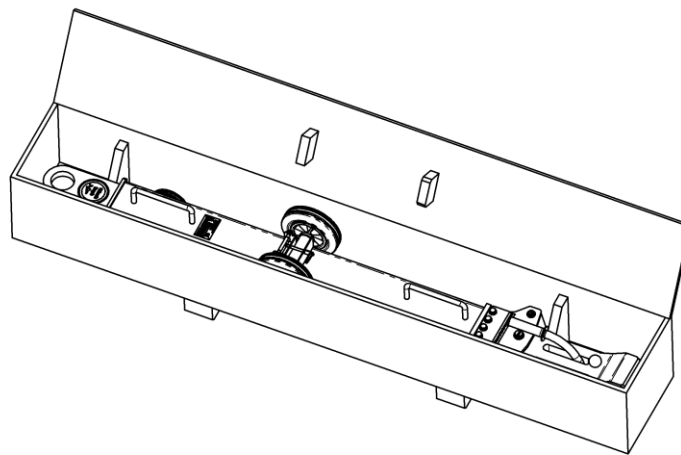

J-TOW330-TB

Standard features:

- Multiplex panel V100
- Standard color light grey RAL 7035
- Support blocks for the towbar
- Forklift trays
- Universal size for fly-away towbars:
 A330-200(F)/-300/-800/-900,
 A340-200/300 & A350-900/-1000

Options (at extra charges):

- Customized color i.a.w. RAL coding

Net weight:

- 25 kg / 55 lbs

Shipping dimensions incl. packaging:

Approx. Weight	Approx. shipping Dims l x w x h	Approx. Volume
[kg] 50	[mm] 2250 x 400 x 600	[m ³] 0,54
[lbs] 110	[inch] 88.5 x 15.7 x 23.6	[ft ³] 19