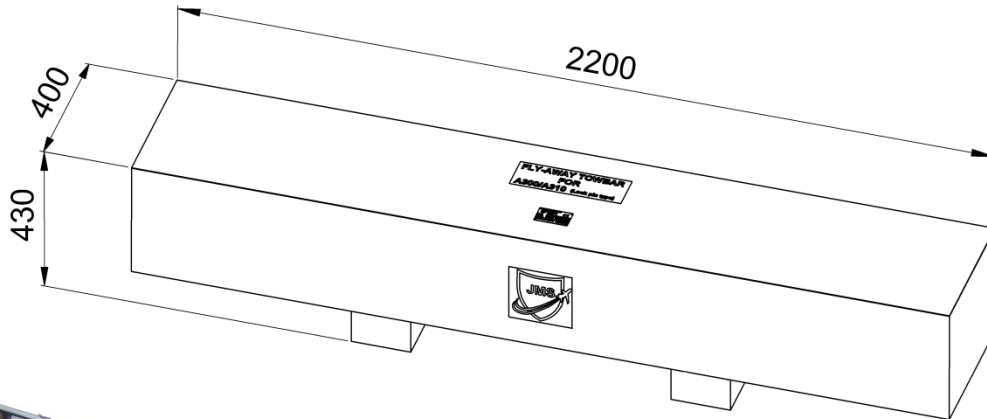

J-TOW330-TBA

Standard features:

- Transport Box made of aluminum
- Support blocks to securely fix the towbar components
- retractable handles on each side to carry box by hand and to strap box down
- Sealed top cover
- Forklift blocks
- Universal size for fly-away towbars:
 A330-200(F)/-300/-800/-900,
 A340-200/300 & A350-900/-1000

Options (at extra charges):

- Customized color i.a.w. RAL coding

Net weight:

- 29 kg / 64 lbs

Shipping dimensions incl. packaging:

| approx. weight | approx. shipping dims l x w x h | approx. volume |
|------------------|----------------------------------|--------------------------------|
| [kg] 60 | [mm] 2250 x 450 x 600 | [m ³] 0,60 |
| [lbs] 132 | [inch] 88.5 x 17.7 x 23.6 | [ft ³] 21.2 |