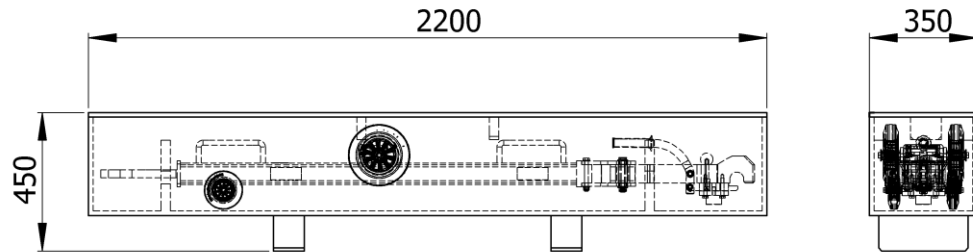

J-TOW350-TB

Standard features:

- Multiplex panel V100
- Standard color light grey RAL 7035
- Support blocks for the towbar
- Forklift trays
- Universal size for fly-away towbars:
 A330-200(F)/-300/-800/-900,
 A340-200/300 & A350-900/-1000

Options (at extra charges):

- Customized color i.a.w. RAL coding

Net weight:

- 25 kg / 55 lbs

Shipping dimensions incl. packaging:

Approx. Weight	Approx. shipping Dims l x w x h	Approx. Volume
[kg] 50	[mm] 2250 x 400 x 600	[m ³] 0,54
[lbs] 110	[inch] 88.5 x 15.7 x 23.6	[ft ³] 19