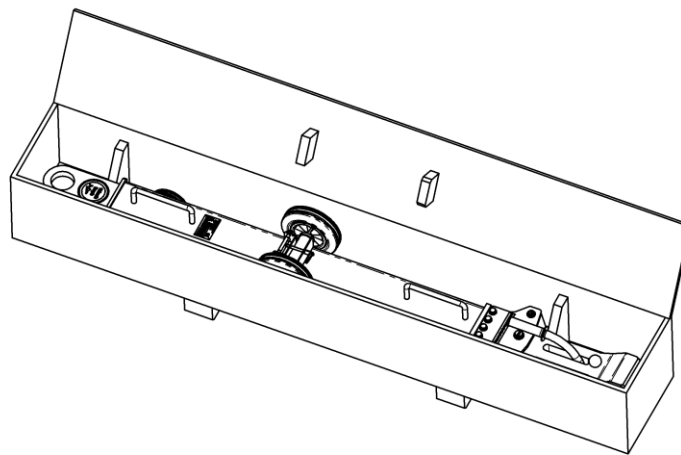

J-TOW350-TB

Standard features:

- Multiplex panel V100
- Standard color light grey RAL 7035
- Support blocks for the towbar
- Forklift trays
- Universal size for fly-away towbars:
 A330-200(F)/-300/-800/-900,
 A340-200/300 & A350-900/-1000

Options (at extra charges):

- Customized color i.a.w. RAL coding

Net weight:

- 25 kg / 55 lbs

Shipping dimensions incl. packaging:

Approx. Weight	Approx. shipping Dims l x w x h	Approx. Volume
[kg] 50	[mm] 2250 x 400 x 600	[m ³] 0,54
[lbs] 110	[inch] 88.5 x 15.7 x 23.6	[ft ³] 19