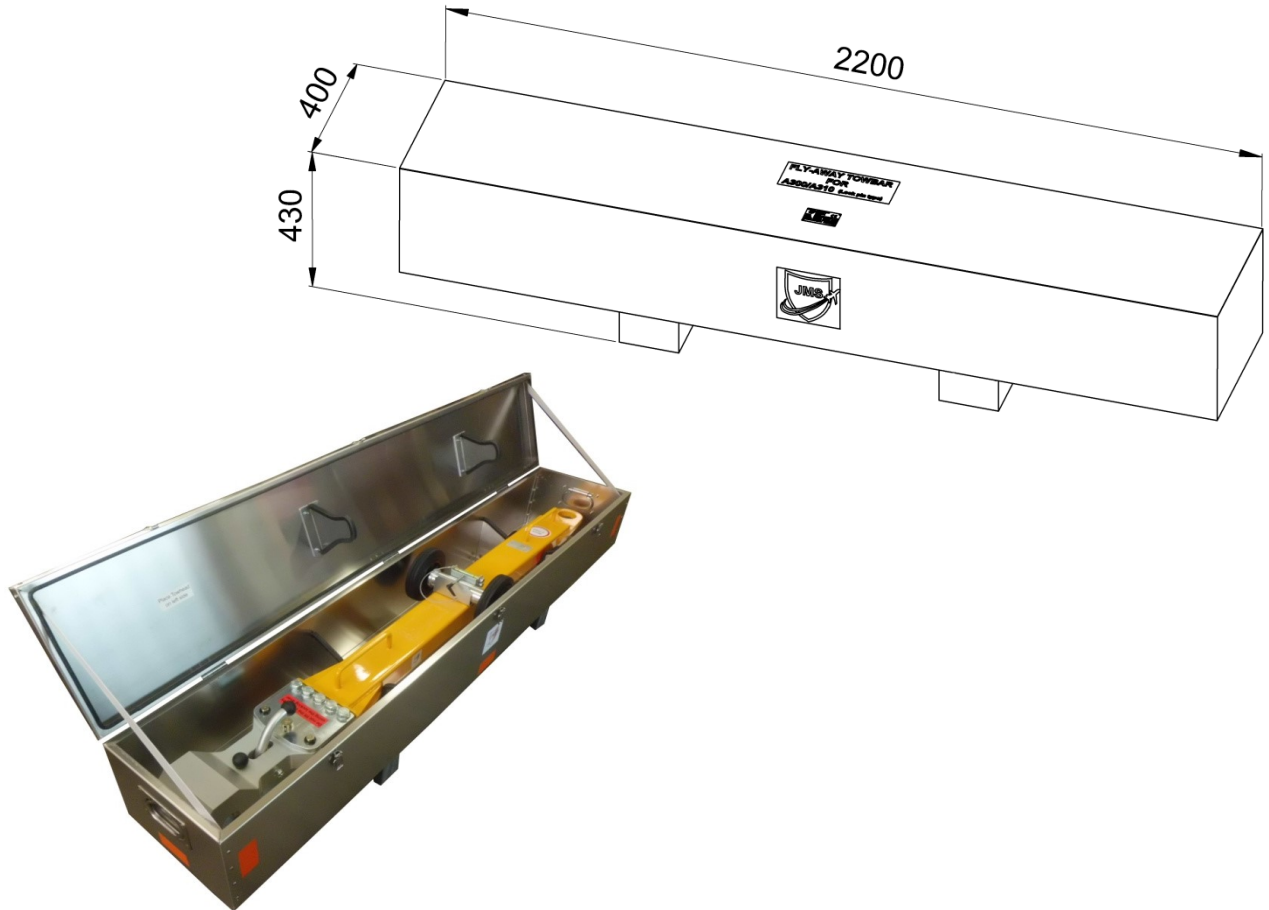

J-TOW350-TBA

Standard features:

- Transport Box made of aluminum
- Support blocks to securely fix the towbar components
- Retractable handles on each side to carry box by hand and to strap box down
- Sealed top cover
- Forklift blocks
- Universal size for fly-away towbars:
 A330-200(F)/-300/-800/-900,
 A340-200/300 & A350-900/-1000

Net weight:

- 29 kg / 64 lbs

Options (at extra charges):

- Customized color i.a.w. RAL coding

Shipping dimensions incl. packaging:

approx. weight	approx. shipping dims l x w x h	approx. volume
[kg] 60	[mm] 2250 x 450 x 600	[m ³] 0,60
[lbs] 132	[inch] 88.5 x 17.7 x 23.6	[ft ³] 21.2