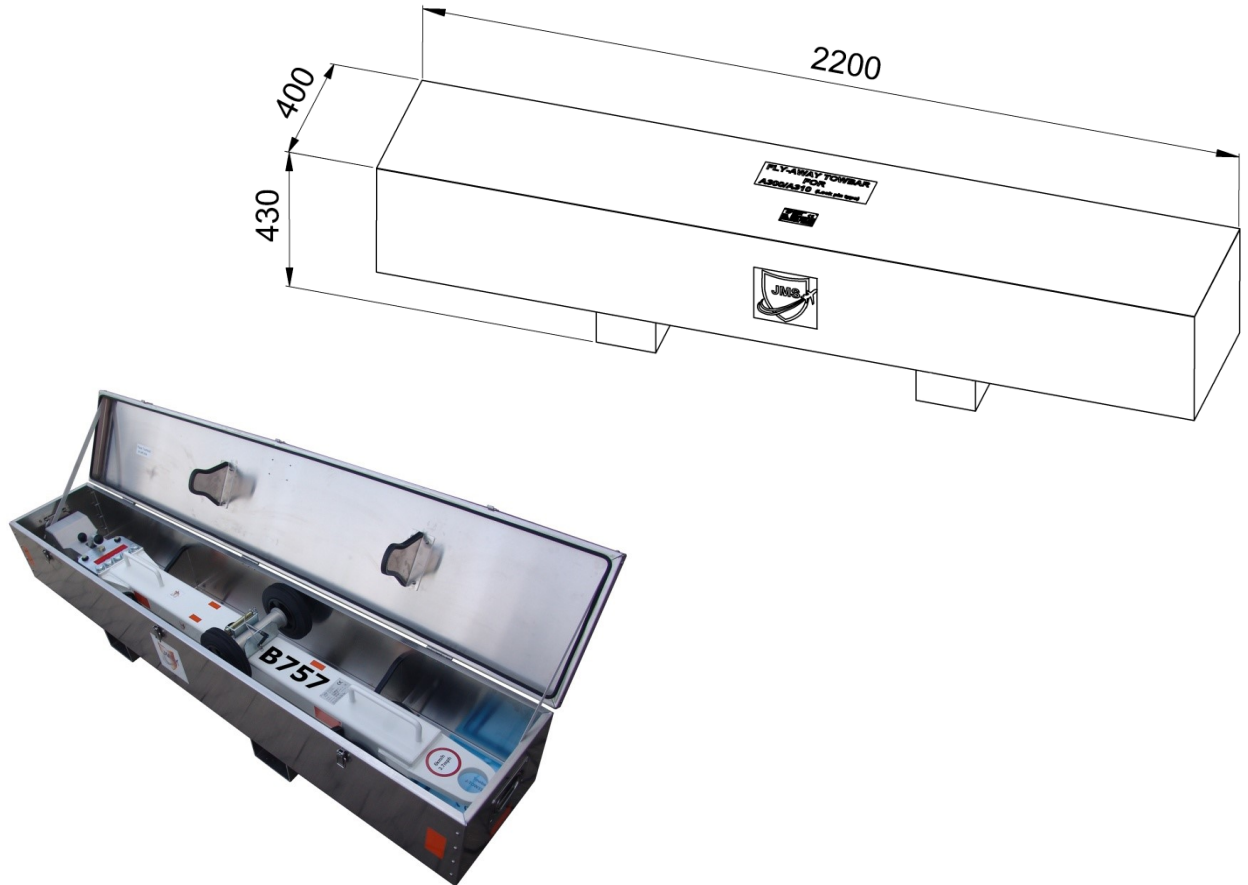

J-TOW757-TBA

Standard features:

- Transport Box made of aluminium
- Support blocks to securely fix the towbar components
- Retractable handles on each side to carry box by hand and to strap box down
- Sealed top cover
- Forklift blocks

Net weight:

- 29 kg / 64 lbs

Options (at extra charges):

- Customized color i.a.w. RAL coding

Shipping dimensions incl. packaging:

Approx. Weight	Approx. shipping Dims l x w x h	Approx. Volume
[kg]	[mm]	[m ³]
60	2250 x 450 x 600	0,60
[lbs]	[inch]	[ft ³]
132	88.5 x 17.7 x 23.6	21.2