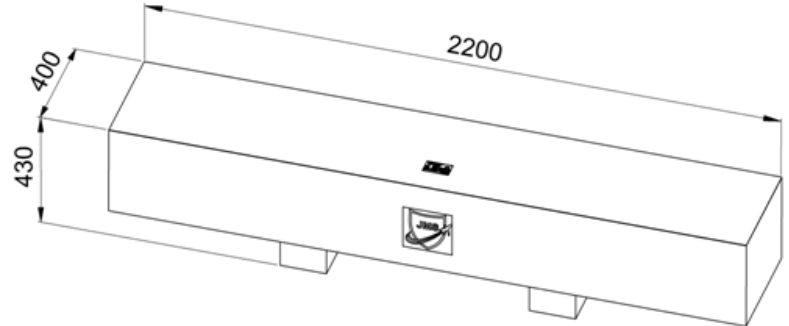

JMS AG
Rainer-Haungs-Strasse 42
77933 Lahr/Germany

Phone: +49 (7821) 9 94 69 – 0
Fax: +49 (7821) 9 94 69 – 100

Internet: www.jms.aero
E-Mail: sales@jms.aero

TDS_J-TOW767-TBA_R00

Page 1 of 1

J-TOW767-TBA

Standard features:

- Transport Box made of aluminium
- Support blocks to securely fix the towbar components
- Retractable handles on each side to carry box by hand and to strap box down
- Sealed top cover
- Forklift blocks

Net weight:

- 29 kg / 64 lbs

Options (at extra charges):

- Customized color i.a.w. RAL coding

Shipping dimensions incl. packaging:

Approx. Weight	Approx. shipping Dims l x w x h	Approx. Volume
[kg]	[mm]	[m³]
60	2250 x 450 x 600	0,60
[lbs]	[inch]	[ft³]
132	88.5 x 17.7 x 23.6	21.2