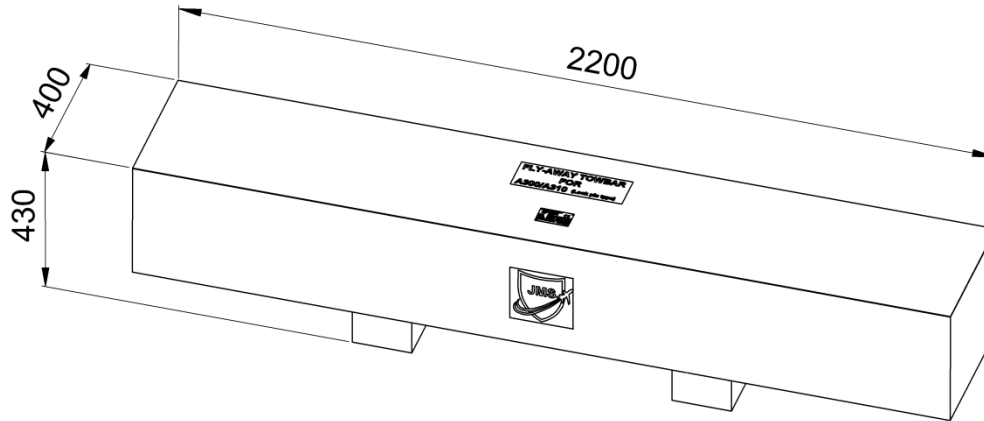

J-TOW777-TBA

Standard features:

- Transport Box made of aluminium
- Support blocks to securely fix the towbar components
- Retractable handles on each side to carry box by hand and to strap box down
- Sealed top cover
- Forklift blocks

Net weight:

- 29 kg / 64 lbs

Options (at extra charges):

- Customized color i.a.w. RAL coding

Shipping dimensions incl. packaging:

Approx. Weight	Approx. shipping Dims l x w x h	Approx. Volume
[kg]	[mm]	[m ³]
60	2250 x 450 x 600	0,60
[lbs]	[inch]	[ft ³]
132	88.5 x 17.7 x 23.6	21.2