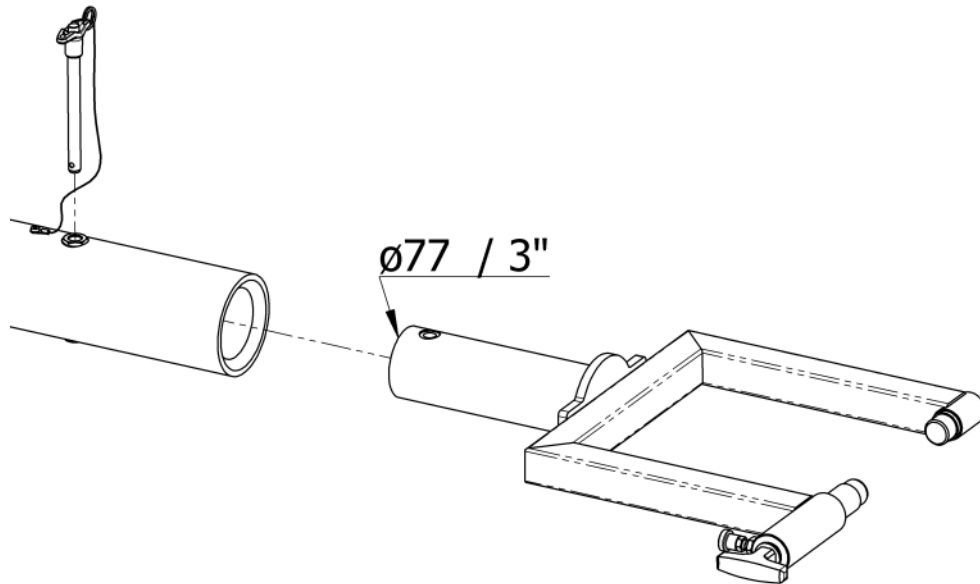

### Standard features:

- Towhead for **J-TOWbiz1** – Towbar.  
 Also compatible to other universal towbars (e.g. TronAir) with  $\varnothing 77\text{mm}$  /  $\varnothing 3''$  adapter system.
- Also compatible to J-TOWbiz2 and J-TOWbiz3 - Towbar and to other universal tow bars with  $\varnothing 83\text{ mm}$  /  $\varnothing 3 \frac{1}{4}''$  adapter system (additional adapter necessary)
- Quick release pin system for easy towhead replacement
- All steel parts corrosion-resistant

### Net weight:

- 10 kg / 22 lbs

### Shipping information incl. packing:

Approx. Weight	Approx. shipping Dims l x w x h	Approx. Volume
[kg] <b>34</b>	[mm] <b>1200 x 800 x 350</b>	[m <sup>3</sup> ] <b>0,34</b>
[lbs] <b>75</b>	[inch] <b>47.2 x 31.5 x 13.8</b>	[ft <sup>3</sup> ] <b>12</b>