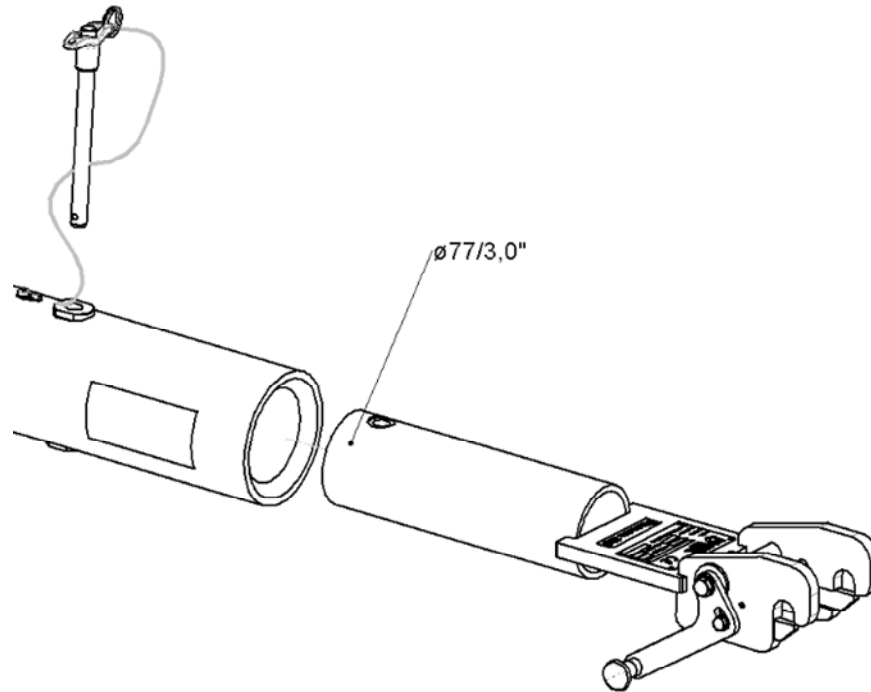

J-TOWhead-D32.3

Standard features:

- Towhead for **J-TOWbiz1** – Towbar.
 Also compatible to other universal towbars (e.g. TronAir) with $\varnothing 77\text{mm}$ / $\varnothing 3''$ adapter system.
- Also compatible to J-TOWbiz2 and J-TOWbiz3 - Towbar and to other universal tow bars with $\varnothing 83\text{ mm}$ / $\varnothing 3\frac{1}{4}''$ adapter system (additional adapter necessary)
- Quick release pin system for easy towhead replacement
- All steel parts corrosion-resistant

Net weight:

- 5 kg / 11 lbs

Documentation:

- Technical manual incl. illustrated spare parts list
- COC Certificate of Conformity
- CE Declaration of Conformity (if applicable)

Aircraft application:

- Embraer Phenom 300

Shipping information incl. packing:

Approx. Weight	Approx. shipping Dims l x w x h	Approx. Volume
[kg] 8	[mm] 600 x 400 x 250	[m ³] 0,06
[lbs] 18	[inch] 23.6 x 15.7 x 9.8	[ft ³] 2.12