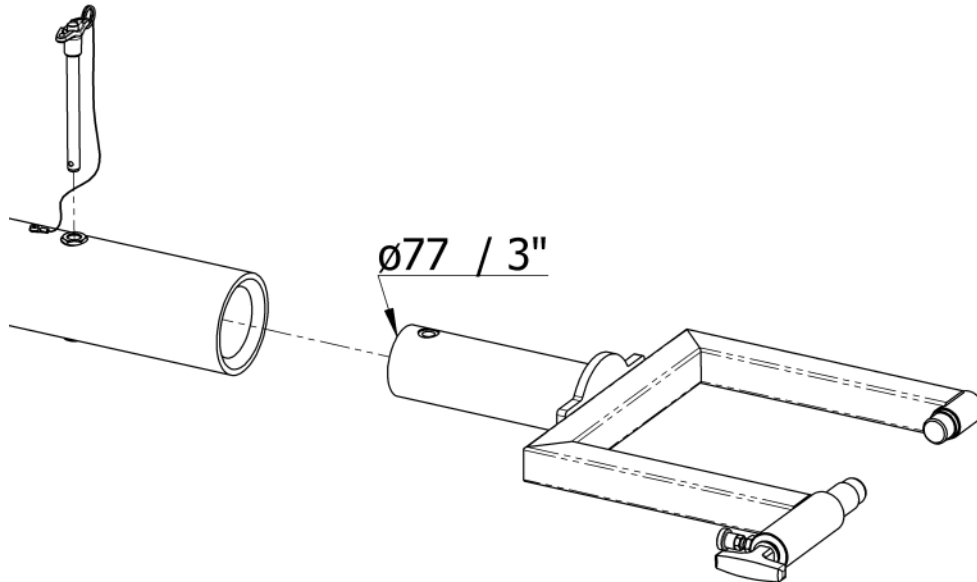

J-TOWhead-D49

Standard features:

- Towhead for **J-TOWbiz1** – Towbar.
 Also compatible to other universal towbars (e.g. TronAir) with $\varnothing 77\text{mm}$ / $3''$ adapter system.
- Also compatible to J-TOWbiz2 and J-TOWbiz3 - Towbar and to other universal tow bars with $\varnothing 83\text{ mm}$ / $3\frac{1}{4}''$ adapter system (additional adapter necessary)
- Quick release pin system for easy towhead replacement
- All steel parts corrosion-resistant

Net weight:

- 9 kg / 20 lbs

Documentation:

- Technical manual incl. illustrated spare parts list
- COC Certificate of Conformity
- CE Declaration of Conformity (if applicable)

Aircraft application:

- Citation I / II / V,
- Citation Jet,
- Citation 510
- Citation 525
- Citation 550 Bravo
- Citation 560 Ultra / Encore
- All Lears
- Learjet

Shipping information incl. packing:

| Approx. Weight | Approx. shipping Dims l x w x h | Approx. Volume |
|----------------|------------------------------------|--------------------|
| [kg] | [mm] | [m ³] |
| 33 | 1200 x 800 x 350 | 0,34 |
| [lbs] | [inch] | [ft ³] |
| 73 | 47.2 x 31.5 x 13.8 | 12 |