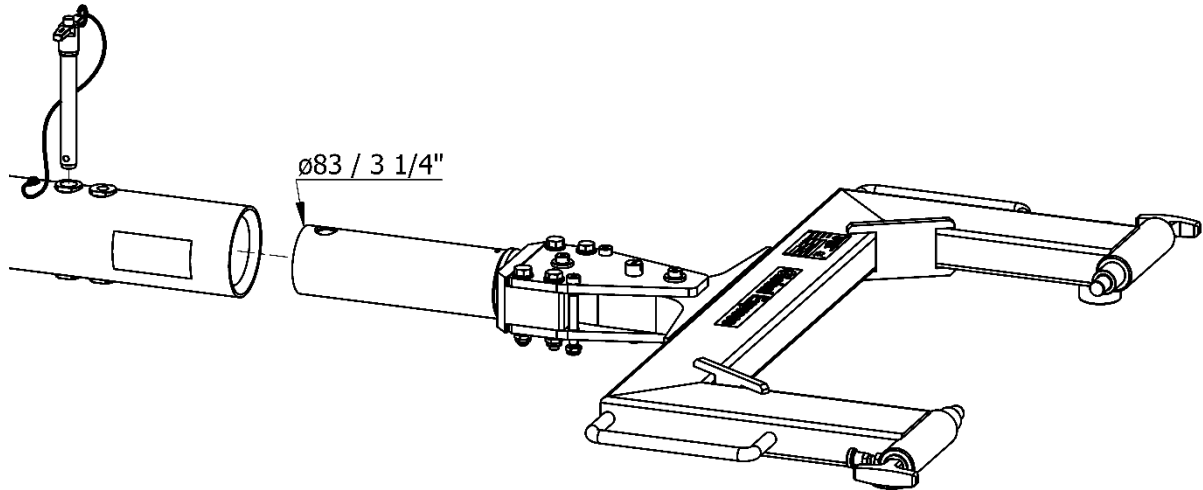

J-TOWhead-E50

Standard features:

- Towhead for **J-TOWbiz2** and **J-TOWbiz3**-Towbar. Also compatible to other universal towbars (e.g. TronAir) with $\varnothing 83$ mm/ $\varnothing 3 \frac{1}{4}$ " Adapter system.
- Quick release pin system for easy towhead replacement
- Push/Pull and torque shear pin
- 2 spare shear pins included
- Retaining pin
- All steel parts corrosion-resistant

Net weight:

- 37 kg / 81 lbs

Documentation:

- Technical manual incl. illustrated spare parts list
- COC Certificate of Conformity
- CE Declaration of Conformity (if applicable)

Shear pins / Retaining pin:

- 00.36910.0012 "D" Push/Pull
- 00.36910.0013 "E" Torque

Aircraft application:*

- Bombardier
- Global 5000
- Global 6000 / -XRS / -Express

Shipping information incl. packing:

Approx. Weight	Approx. shipping Dims l x w x h	Approx. Volume
[kg] 65	[mm] 1200 x 1000 x 250	[m ³] 0,3
[lbs] 143	[inch] 47.2 x 39.4 x 9.8	[ft ³] 10.6