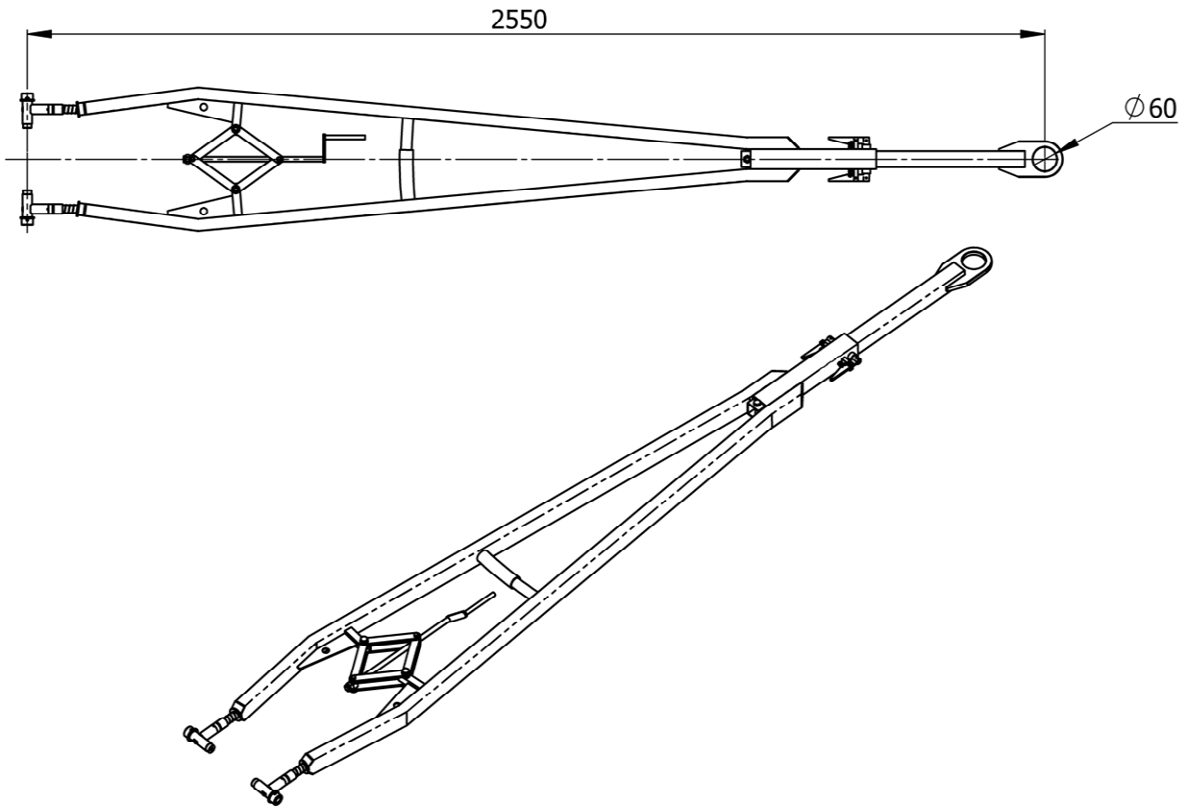

Datasheet:

p/n: J-TTOW2

This towbar has the capacity to handle aircraft up to a gross weight of 6.350kg / 14,000 lbs

Standard features:

- Toweye for tractors
- Skydrol resistant paint

Documentation:

- Technical manual incl. illustrated spare parts list
- COC Certificate of Conformity
- CE Declaration of Conformity (if applicable)

Options:

- Customized adapters (to be defined)
- Customized toweye (to be defined)

Net weight:

- 16 kg / 35 lbs

Shipping information incl. packing:

Weight	Approx. shipping Dims l x w x h	Volume
[kg]	[mm]	[m ³]
20	2440 x 318 x 76	0,6
[lbs]	[inch]	[ft ³]
42	96 x 12,5 x 3	2.0