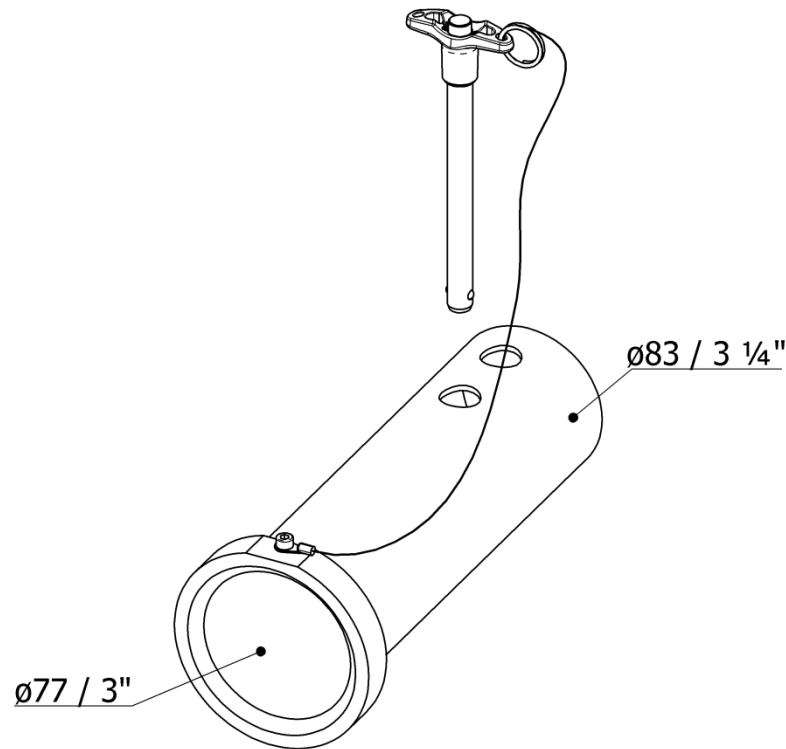

HRB 705130 Amtsgericht Freiburg i.Br.
 VAT Reg No/USt.-IdNr.: DE270217003

Doc. No. TDS_Adapter-D-E_R00.docx

Datasheet:

p/n: Adapter D-E

Features:

- Adapter for using **J-TOWheads with a ø77mm / ø3"** adapter system on a **J-TOWbiz2 /-biz3 -Towbar with ø83 / 3 ¼"** adapter system.
- Quick release pin system for easy replacement
- Corrosion-resistant

Documentation:

- Technical manual
- incl. illustrated spare parts list
- COC Certificate of Conformity
- CE Declaration of Conformity (if applicable)

Net weight:

- 3 kg / 6.6 lbs

Shipping information incl. packing:

Approx. Weight	Approx. shipping Dims l x w x h	Approx. Volume
[kg]	[mm]	[m ³]
5	300 x 150 x 150	0,01
[lbs]	[inch]	[ft ³]
11	11.85 x 5.9 x 5.9	0.35

We reserve the right to update this datasheet at any time w/o prior notice!